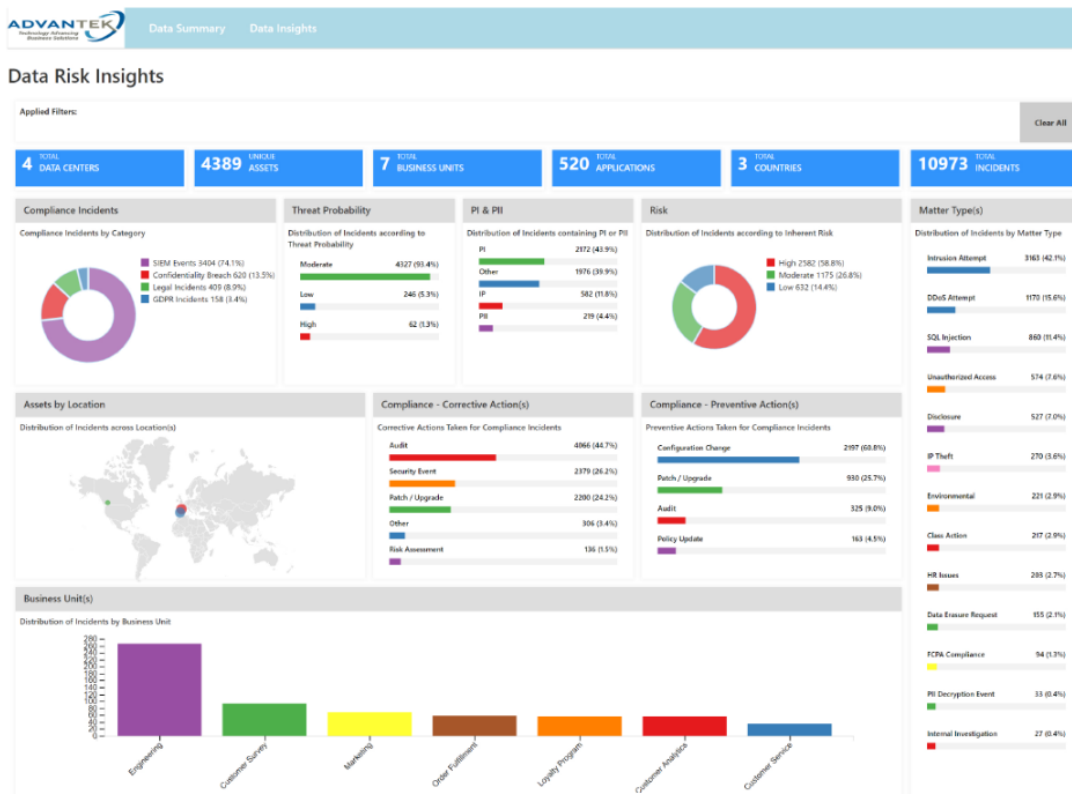

## Increase data governance maturity and reduce security risk

Advantek rapidly increases our client's data governance maturity level and significantly reduces the risk of data breaches and non-compliance by enabling organizations to gain full control over their globally dispersed information assets regardless of data source, location, type (e.g. PII, proprietary) or format (structured or unstructured).

## Automate & operationalize data privacy, data governance, data protection

Advantek Digital Management Platform helps organizations automate and operationalize data privacy, data governance, and data protection. Powered by artificial intelligence, machine learning, and GPU processing (that's 350 times faster than a regular CPU), our Platform constantly monitors and adjusts to changes in regulations and threat landscape.

## Greater visibility and control

Advantek Digital Management Platform easily integrates into your existing environment and through its open architecture and APIs captures information from other systems including market leading SIEMs and reporting tools. Aggregated information is displayed through Advantek's executive dashboard in an intuitive manner.