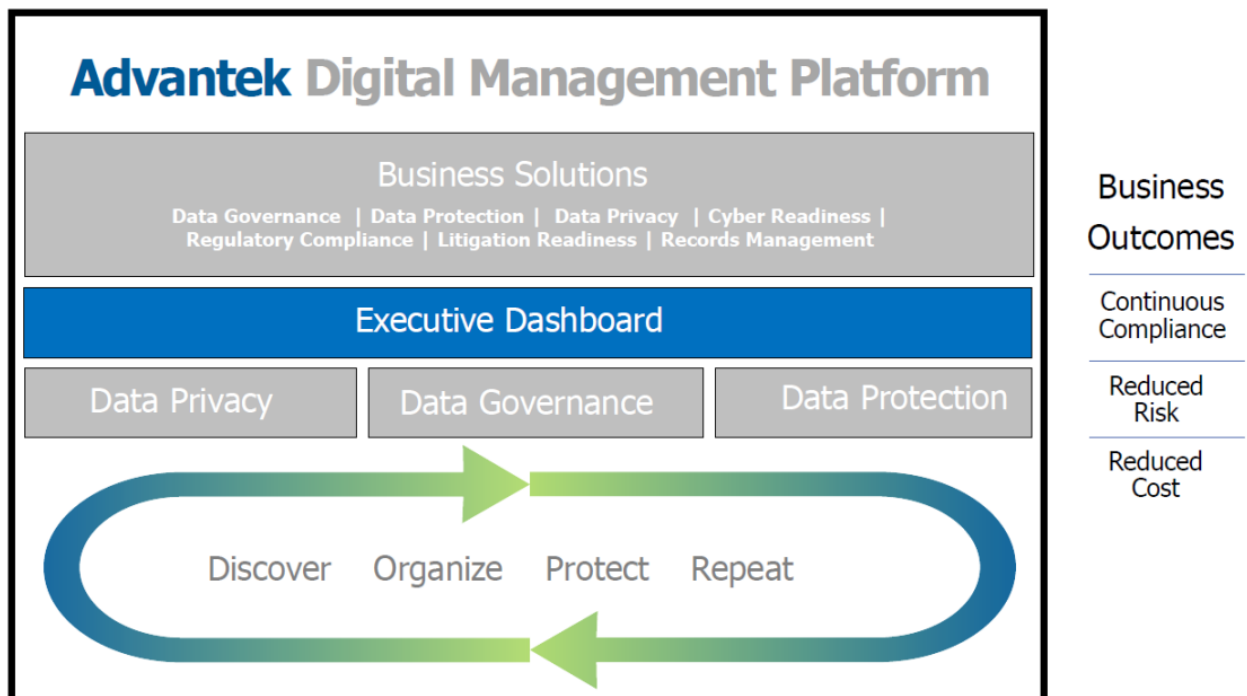

## The Growing Data Conundrum

Public and private sector enterprises are realizing that data is the new currency in an increasingly digital world. However, most organizations are often uncertain about what data they have, where it's stored, where it came from, or how it's being managed. That places these organizations at greater risk of data breaches and non-compliance with data privacy regulations including GDPR and CCPA.

Most enterprises have deployed standalone solutions for different use data cases such as data governance, data privacy, data protection, cyber readiness, and litigation readiness. This siloed solution approach is difficult to manage, prone to errors, and needlessly expensive.

## The Answer: Advantek Digital Management Platform

To address these data challenges, Advantek has released the first Digital Management Platform for data privacy, data governance, data protection, cyber readiness, litigation readiness, and records management. Our Platform helps companies discover, organize, and protect data in an automated manner to achieve continuous compliance and data protection reducing the cost and errors associated with a siloed approach. Only Advantek Digital Management Platform offers a unified solution that provides board level visibility across an organization's entire data risk and compliance posture solution.

## Increase data governance maturity and reduce security risk

Advantek rapidly increases our client's data governance maturity level and significantly reduces the risk of data breaches and non-compliance by enabling organizations to gain full control over their globally dispersed information assets regardless of data source, location, type (e.g. PII, proprietary) or format (structured or unstructured).